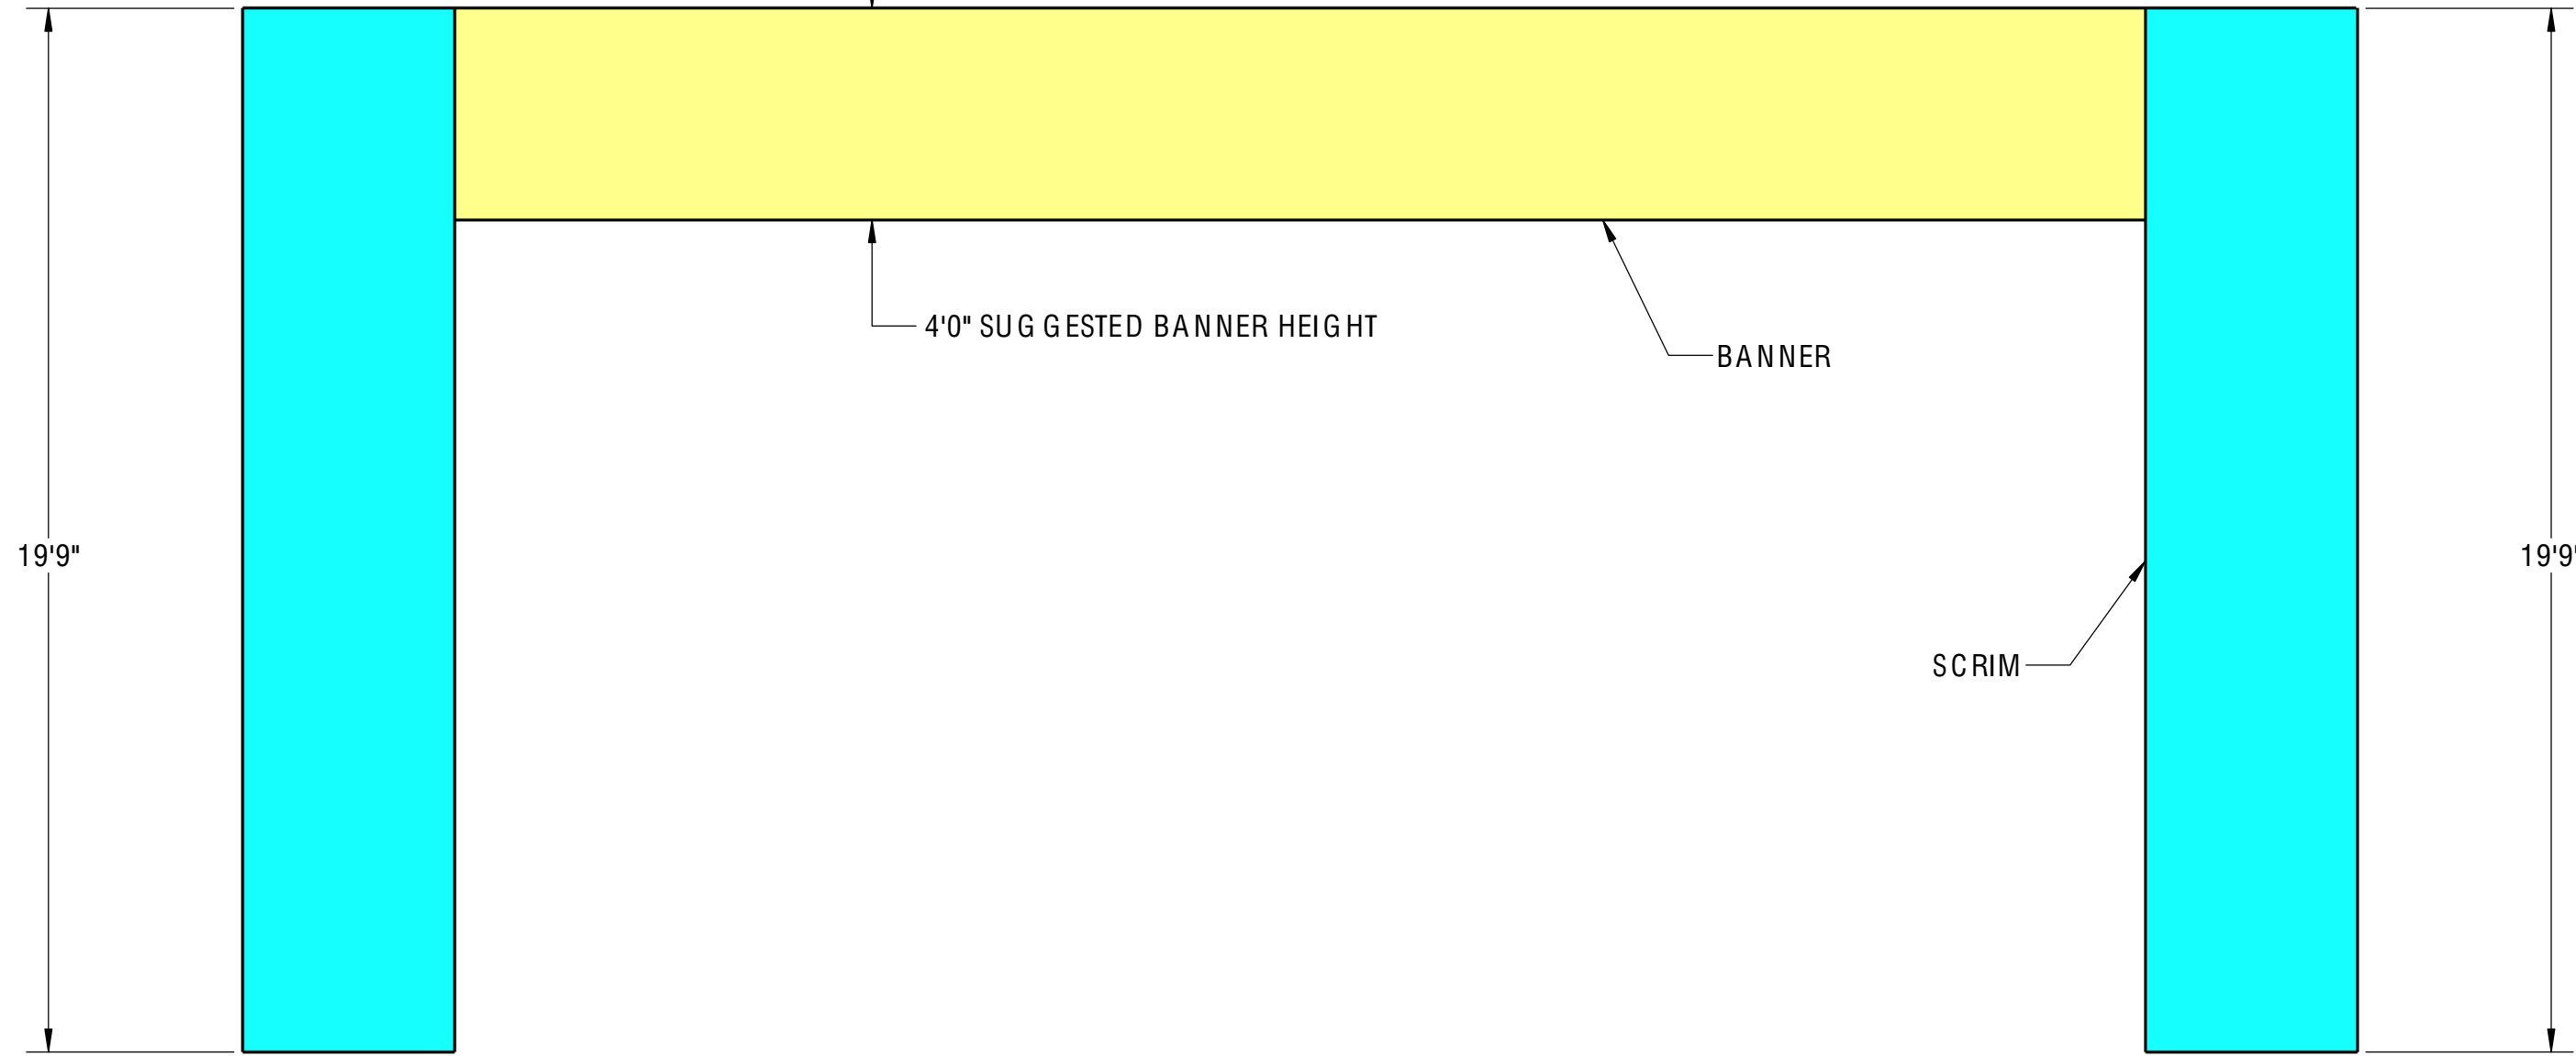

4'0" 32'0" 4'0"

4'0" SUG GESTED BANNER HEIGHT

BANNER

SCRIM

19'9"

19'9"

THIS FORMAT IS SIDE DROPS THAT STOP AT DECK LEVEL

REV	DATE	ECO #	DESCRIPTION	DRAWN	JWB	3/15/18	TITLE: 3224 SUG GESTED BANNER DIMENSIONS			
				CHECKED			DWG. NO. 3224 BANNER			
				APPROVED			REV. 0			
				SCALE	NONE		SIZE B			
				SHEET	1 OF 1		PROGRESSIVE PRODUCTS INC.			
				MATERIAL			3305 AIRPORT CIRCLE			
				COMPANY	N/A		PITTSBURG, KS 66762			
<small>This material is the property of Progressive Products Inc. and should not be reproduced, published, or disclosed to others without authorization. The material shall not be used in any way against or detrimental to Progressive Products Inc, Pittsburg, KS. All rights reserved.</small>				PROGRESSIVE PRODUCTS INC. 3305 AIRPORT CIRCLE PITTSBURG, KS 66762 P: (620)-235-1712 F: (620)-235-1772						